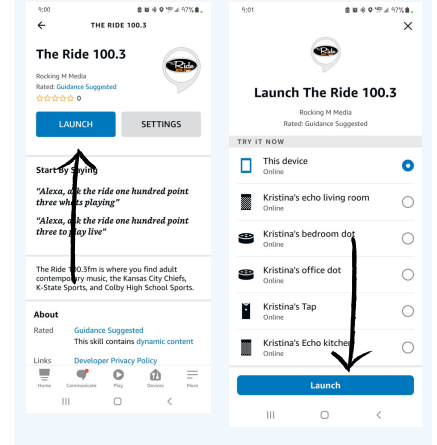

YOUR FAVORITE ROCKING M MEDIA

STATION IS NOW EASIER THAN EVER TO LISTEN TO

INITIAL SET-UP STEPS TO ACTIVATE THE SKILL

STEP 1

- Open your Alexa app on your phone or computer
- Press "more" on the main menu bar
- Select Skills & Games

STEP 2

- Search in the Discover Skills
- Type in the station you are looking for and hit search (SuperHits 95.5, 96.3 The Marshal)
- Press on the station in your results

STEP 3

- Hit the LAUNCH button
- Select a device to play it on from and then hit LAUNCH
- After it starts the station playing tell Alexa to "stop"

AFTER INITIAL SET-UP YOU TELL YOUR ALEXA DEVICE:

SWKS RADIOSTATIONS

Alexa, Play 963 The Marshal
(96-3)

Alexa, Play Super Hits 955
(95-5)