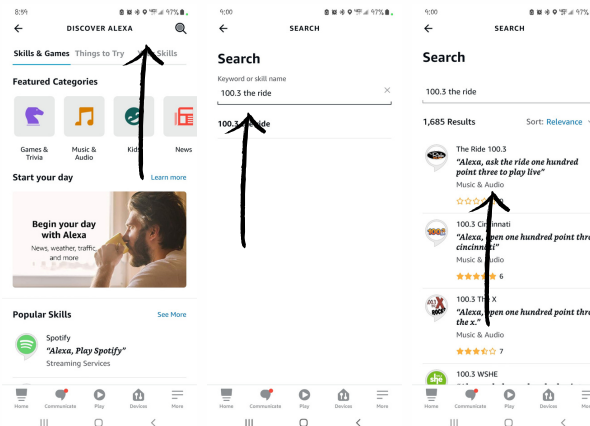

YOUR FAVORITE ROCKING M MEDIA

STATION IS NOW EASIER THAN EVER TO LISTEN TO

INITIAL SET-UP STEPS TO ACTIVATE THE SKILL

STEP 1

- Open your Alexa app on your phone or computer
- Press "more" on the main menu bar
- Select Skills & Games

STEP 2

- Search in the Discover Skills
- Type in the station you are looking for and hit search (SuperHits 95.5, 96.3 The Marshal)
- Press on the station in your results

STEP 3

- Hit the LAUNCH button
- Select a device to play it on from and then hit LAUNCH
- After it starts the station playing tell Alexa to "stop"