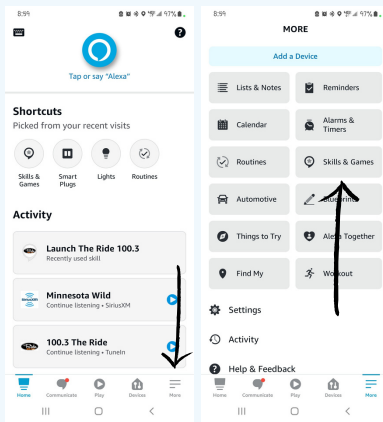

YOUR FAVORITE ROCKING M MEDIA

STATION IS NOW EASIER THAN EVER TO LISTEN TO

INITIAL SET-UP STEPS TO ACTIVATE THE SKILL

STEP 1

- Open your Alexa app on your phone or computer
- Press "more" on the main menu bar
- Select Skills & Games

STEP 2

- Search in the Discover Skills
- Type in the station you are looking for and hit search (SuperHits 95.5, 96.3 The Marshal)
- Press on the station in your results

STEP 3

- Hit the LAUNCH button
- Select a device to play it on from and then hit LAUNCH
- After it starts the station playing tell Alexa to "stop"